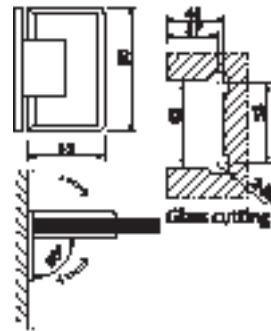

**Shower Hinge
Wall to Glass 90°**

Model no.: AWGR - 02

Description: ASSA ABLOY Shower Hinges Wall To Glass 90° - Round Edge

Finish: Bright Chrome Plated - US26

Material	Door weight	Glass thickness
Brass	50kg maximum	8mm to 12mm