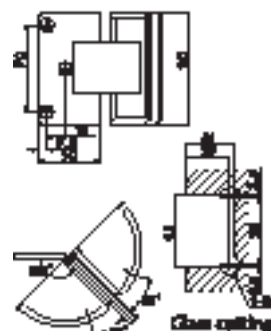

**Shower Hinge
Wall to Glass 135°**

Model no.: AWGR - 03

Description: ASSA ABLOY Shower Hinge Wall to Glass 135° - Round Edge

Finish: Bright Chrome Plated - US26

Material	Door weight	Glass thickness
Brass	50kg maximum	8mm to 12mm