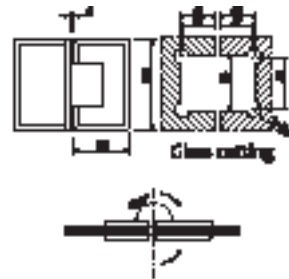

## Shower Hinge Glass to Glass 180°

**Model no.:** AGGR-01

**Description:** ASSA ABLOY Shower hinges Glass To Glass 180° - Round Edge

**Finish:** Bright Chrome Plated - US26

Material	Door weight	Glass thickness
Brass	50kg maximum	8mm to 12mm