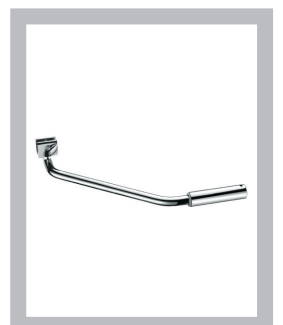

**Support Bar Wall to Wall**

**Model no.:** ASB-908  
**Description:** ASSA ABLOY Support Bar Brass tube, diameter 18mm

**Finish:** Bright Chrome Plated - US26

**Support Bar Glass to Wall**

**Model no.:** ASB-63  
**Description:** ASSA ABLOY Support Bar

**Model no.:** ASB-633

**Description:** ASSA ABLOY Support Bar  
Glass to wall

**Finish:** Bright Chrome Plated - US26

**Support Bar  
Glass to Wall**

**Model no.:** ASB-65

**Description:** ASSA ABLOY Support bar  
Glass to Wall

**Finish:** Bright Chrome Plated - US26

**Support Bar**  
Glass to Glass

**Model no.:** ASB-635

**Description:** ASSA ABLOY Support Bar  
Glass to Glass

**Finish:** Bright Chrome Plated - US26

**Glass Seal**  
Glass to Glass