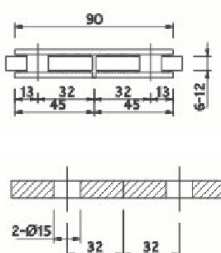

**Glass Connector
Glass to glass 180°**

Model no.: AGCR-05

Description: ASSA ABLOY Glass Connector
Glass to Glass 180° - Round Edge

Finish: Bright Chrome Plated - US26

Material	Glass thickness
Brass	8mm to 12mm