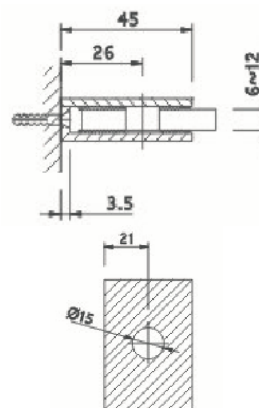

Glass Connector Wall to Glass 90°

Model no.: AGCS-01

Description: ASSA ABLOY Glass Connector Wall to Glass 90° - Straight Edge

Finish: Bright Chrome Plated - US26

Material	Glass thickness
Brass	6mm to 12mm