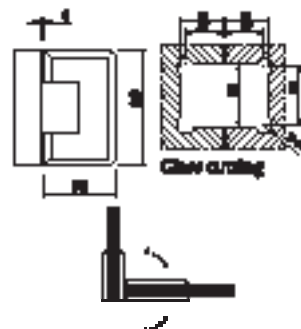

Shower Hinge Glass to Glass 90°

Model no.: AGGR-03

Description: ASSA ABLOY Shower Hinge Glass to glass 90° - Round Edge

Finish: Bright Chrome Plated - US26

Material	Door weight	Glass thickness
Brass	50kg maximum	8mm to 12mm