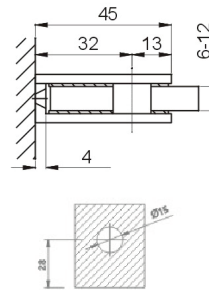

**Glass Connector
Wall to Glass 90°**

Model no.: AGCR-01

Description: ASSA ABLOY Glass Connector Wall to Glass 90° - Round Edge

Finish: Bright Chrome Plated - US26

Material	Glass thickness
Brass	8mm to 12mm