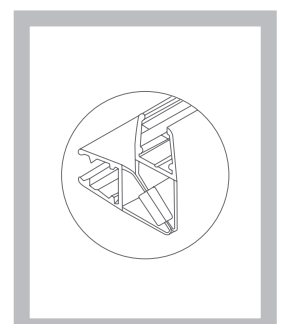

**Glass Seal
Glass to Glass 90°
Magnetic Seal**

Model no.: AMS10-6-8, AMS10-8-10, AMS10-10-12

Description: ASSA ABLOY Shower Seal
Glass to Glass 90° Magnetic Seal

Model no.	Material	Glass thickness
AMS10-6-8	PVC	6mm to 8mm
AMS10-8-10	PVC	8mm to 10mm
AMS10-10-12	PVC	10mm to 12mm