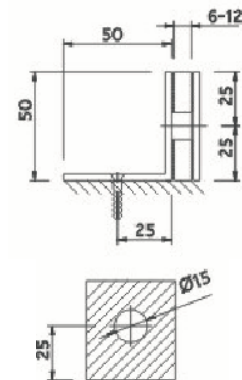

**Glass Connector
Wall to Glass 90°**

Model no.: AGCS-03

Description: ASSA ABLOY Glass Connector Wall to Glass 90° - Straight Edge

Finish: Bright Chrome Plated - US26

Material	Glass thickness
Brass	6mm to 12mm