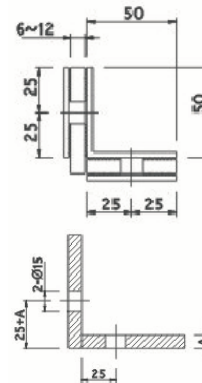

**Glass Connector
Glass to Glass 90°**

Model no.: AGCS-06

Description: ASSA ABLOY Glass Connector Glass to Glass 90° - Straight Edge

Finish: Bright Chrome Plated - US26

Material	Glass thickness
Brass	6mm to 12mm