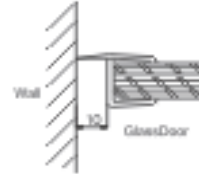

**Glass Seal
Glass to Wall Seal**

Model no.: ACS4-6-8, ACS4-8-10

Description: ASSA ABLOY Shower Seal
Glass to Wall Seal

Model no.	Material	Glass thickness
ACS4-6-8	PVC	6mm to 8mm
ACS4-8-10	PVC	8mm to 10mm