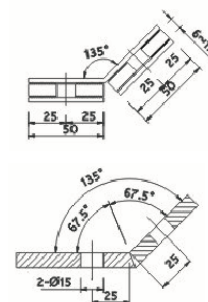

**Glass Connector
Glass to Glass 135°**

Model no.: AGCS-07

Description: ASSA ABLOY Glass Connector Glass to Glass 135° - Straight Edge

Finish: Bright Chrome Plated - US26

Material	Glass thickness
Brass	6mm to 12mm