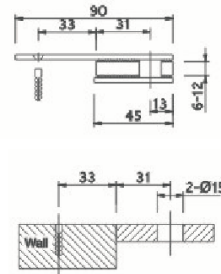

Glass Hardware - Shower Cubicles

ASSA ABLOY

**Glass Connector
Wall to Glass 90°
with L shape plate**

Model no.: AGCR-03

Description: ASSA ABLOY Glass Connector
Wall to Glass 90° - Round Edge

Finish: Bright Chrome Plated - US26

Material	Glass thickness
Brass	8mm to 12mm