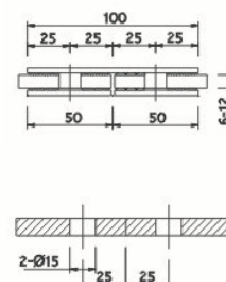

**Glass Connector
Wall to Glass 180°**

Model no.: AGCS-04

Description: ASSA ABLOY Glass Connector Wall to Glass 180° - Straight Edge

Finish: Bright Chrome Plated - US26

Material	Glass thickness
Brass	6mm to 12mm