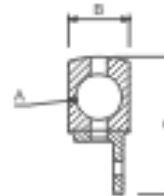

Shower Cubical Connector

Model no.: ASC-913

Description: ASSA ABLOY Brass Shower Cubical Connector

Finish: Bright Chrome Plated - US26

Model no.:	A	B	C
ASC913-19	Ø19	Ø25	58
ASC913-22	Ø22	Ø28	58
ASC913-25	Ø25	Ø31	58