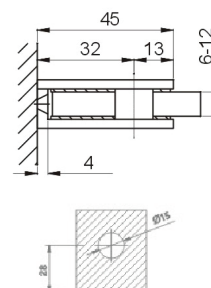

**Glass Connector
Wall to Glass 90°**

Model no.: AGCR-02

Description: ASSA ABLOY Glass Connector Wall to Glass 90° - Round Edge

Finish: Bright Chrome Plated - US26

Material	Glass thickness
Brass	8mm to 12mm