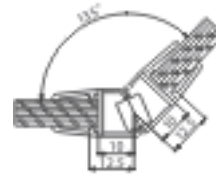

**Glass Seal
Glass to Glass 135°
Magnetic Seal**

Model no.: AMS8-6-8, AMS8-8-10

Description: ASSA ABLOY Shower Seal
Glass to Glass 135° Magnetic Seal

Model no.	Material	Glass thickness
AMS-8-6-8	PVC	6mm to 8mm
AMS-8-8-10	PVC	8mm to 10mm