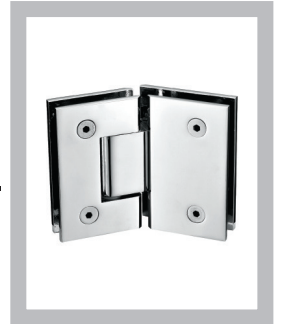

**Shower Hinge
Glass to Glass 135°**

Model no.: AGGS-02

Description: ASSA ABLOY Shower Hinge Glass to Glass 135°- Straight Edge

Finish: Bright Chrome Plated - US26

Material	Door weight	Glass thickness
Brass	50kg maximum	8mm to 12mm