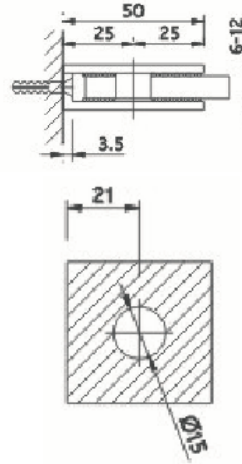

**Glass Connector
Wall to Glass 90°**

Model no.: AGCS-02

Description: ASSA ABLOY Glass Connector Wall to Glass 90° - Straight Edge

Finish: Bright Chrome Plated - US26

Material	Glass thickness
Brass	6mm to 12mm