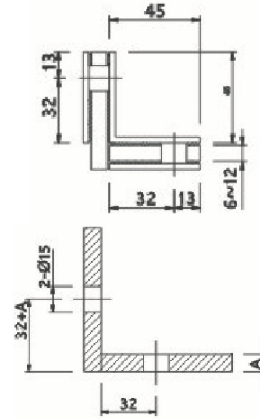

Glass Hardware - Shower Cubicles

ASSA ABLOY

Glass Connector Glass to Glass 90°

Model no.: AGCR-06

Description: ASSA ABLOY Glass Connector Glass to Glass 90° - Round Edge

Finish: Bright Chrome Plated - US26

Material	Glass thickness
Brass	8mm to 12mm