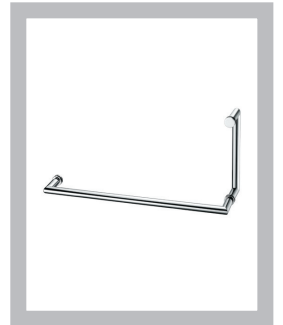

## Shower Door Pull Handle

**Description:** ASSA ABLOY Tower rod cum pull handle

**Finish:** Bright Chrome Plated - US26

Model no.:	Size
ASH101/19/200x450	19x200x450
ASH101/19/250x450	19x250x450
ASH101/25/200x450	25x200x450
ASH101/25/250x450	25x250x450

## Shower Door Pull Handle

**Description:** ASSA ABLOY Shower Door Pull Handle

**Finish:** Bright Chrome Plated - US26

Model no.:	Size
ASH111/19/150	19x150
ASH111/19/200	19x200
ASH111/19/250	19x250
ASH111/19/300	19x300
ASH111/25/250	25x250
ASH111/25/300	25x300

## Shower Door Pull Handle

**Description:** ASSA ABLOY Shower Door Pull Handle

**Finish:** Bright Chrome Plated - US26

Model no.:	Size
ASH115/20/200	20x20x200
ASH115/20/250	20x20x250
ASH115/20/300	20x20x300
ASH115/20/450	20x20x450

## Shower Door Pull Handle

**Description:** ASSA ABLOY Shower Door Pull Handle

**Finish:** Bright Chrome Plated - US26

Model no.:	Size
ASH117/19/200x450	19x200x450
ASH117/19/250x450	19x250x450
ASH117/25/200x450	19x200x450
ASH117/25/250x450	19x250x450