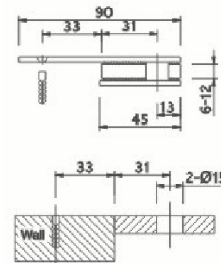

**Glass Connector
Glass to glass 180°**

Model no.: AGCR-04

Description: ASSA ABLOY Glass Connector
Glass to Glass 180° - Round Edge

Finish: Bright Chrome Plated - US26

Material	Glass thickness
Brass	8mm to 12mm