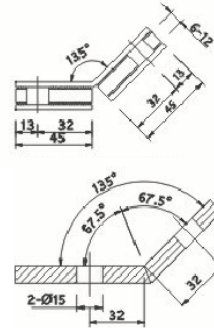

Glass Connector Glass to Glass 135°

Model no.: AGCR-07

Description: ASSA ABLOY Glass Connector Glass To Glass 135° - Round Edge

Finish: Bright Chrome Plated - US26

Material	Glass thickness
Brass	6mm to 12mm