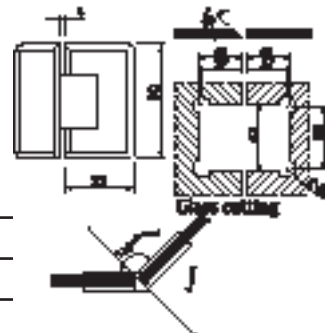

Shower Hinge Glass to Glass 135°

Model no.: AGGR-02

Description: ASSA ABLOY Shower Hinge Glass to Glass 135° - Round Edge

Finish: Bright Chrome Plated - US26

Material	Door weight	Glass thickness
Brass	50kg maximum	8mm to 12mm