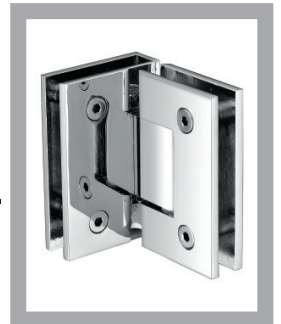

**Shower Hinge
Glass to Glass 90°**

Model no.: AGGS-03

Description: ASSA ABLOY Shower Hinge Glass to Glass 90°- Straight Edge

Finish: Bright Chrome Plated - US26

Material	Door weight	Glass thickness
Brass	50kg maximum	8mm to 12mm