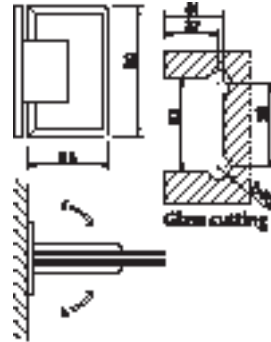

**Shower Hinge
Wall to Glass 90°**

Model no.: AWGR - 01

Description: ASSA ABLOY Shower Hinge Wall to Glass 90° - Round Edge

Finish: Bright Chrome Plated - US26

Material	Door weight	Glass thickness
Brass	50kg maximum	8mm to 12mm