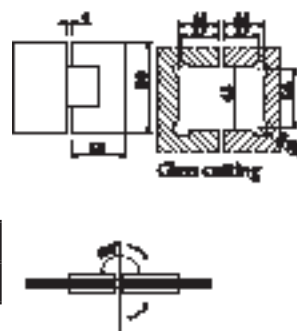

**Shower Hinge
Glass To Glass 180°**

Model no.: AGGS-01

Description: ASSA ABLOY Shower Hinge Glass to
Glass 180° - Straight Edge

Finish: Bright Chrome Plated - US26

Material	Door weight	Glass thickness
Brass	50kg maximum	8mm to 12mm