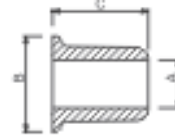

Shower Cubical Connector

Model no.: ASC-915
Description: ASSA ABLOY Brass Shower Cubical Connector

Finish: Bright Chrome Plated - US26

Model no.:	A	B	C
ASC915-19	Ø19	Ø30	58
ASC915-22	Ø22	Ø33	58
ASC915-25	Ø25	Ø36	58