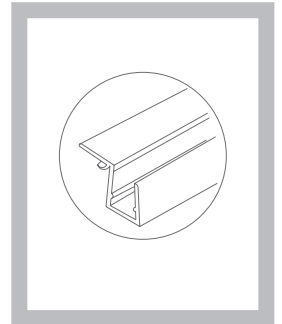

**Glass seal
Glass to Glass**

Model no.: ACS2R-6-8, ACS2R-8-10

Description: ASSA ABLOY Shower Seal
Glass to Glass

Model no.	Material	Glass thickness
ACS2R-6-8	PVC	6mm to 8mm
ACS2R-8-10	PVC	8mm to 10mm