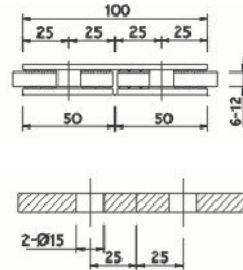

**Glass Connector
Glass to Glass 180°**

Model no.: AGCS-05

Description: ASSA ABLOY Glass Connector Glass to Glass 180° - Straight Edge

Finish: Bright Chrome Plated - US26

Material	Glass thickness
Brass	6mm to 12mm