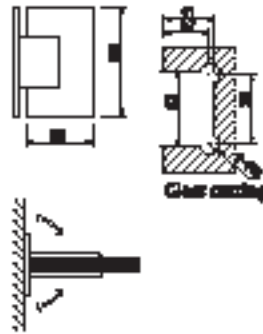

Glass Hardware - Shower Cubicles

**Shower Hinge
Wall to Glass 90°
double plate**

Model no.: AWGS-01

Description: ASSA ABLOY Shower Hinge
Wall to Glass 90° - Straight Edge

Finish: Bright Chrome Plated - US26

Material	Door weight	Glass thickness
Brass	50kg maximum	8mm to 12mm